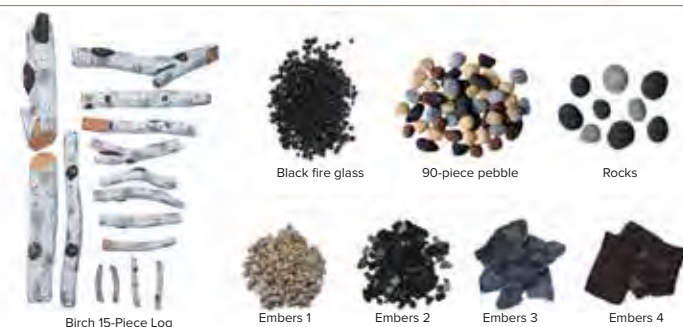

DESIGN-MEDIA-BIRCH-15PCE

Not approved for Sierra Gas Units.
Can be used with Amantii:
TRV-XL Deep Series
TRV-XT-XL Series
Panorama Deep XT Series
Symmetry XT Series

MSRP $472